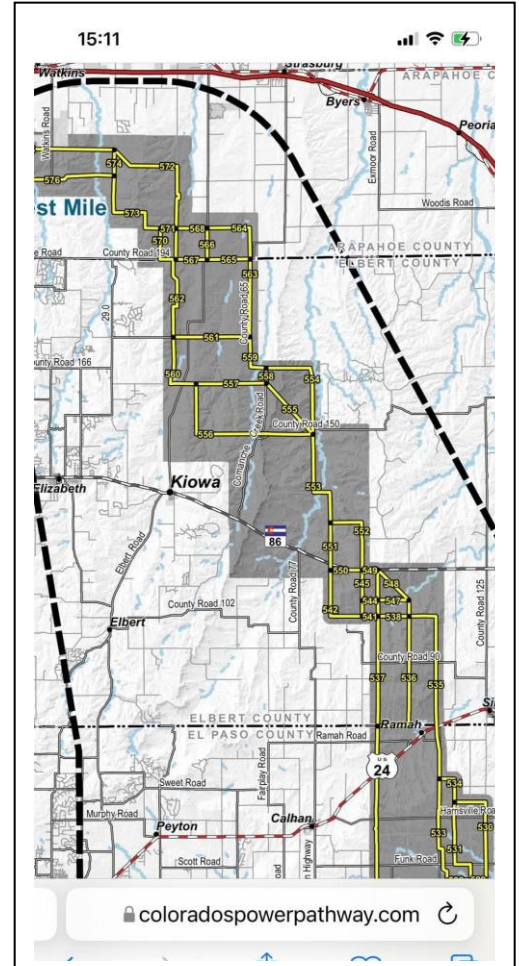

Elbert County, Take Action Now!

It's In Our Nature!!

Xcel is planning to put high voltage power lines right through the heart of Elbert County!

Why? To supply power to the Metro area - not Elbert County

When? They are hoping for approval at the beginning of 2022

These lines:

- are 120 ft. tall
- are health hazards
- create nuisance noise
- are devastating to wildlife habitat
- decrease property values 45%
- permanently destroy the beauty of large swaths of Elbert County!